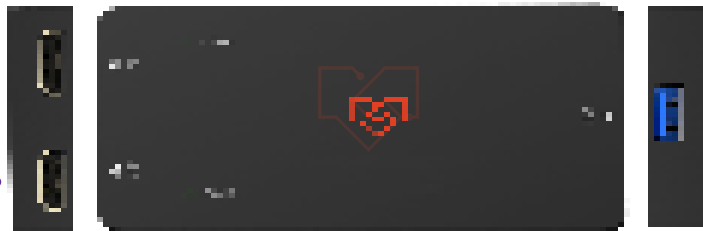

MECHANICAL

Housing	Plastic Enclosure
Color	Black
Dimensions	90mm[W] × 60mm[D] × 16mm[H]
Weight	47g
Power Supply	USB 5V / 900mA
Power Consumption	3.5W (Max)
Operating Temperature	32 - 104°F / 0 - 40°C
Storage Temperature	-4 - 140°F / -20 - 60°C
Relative Humidity	20 - 90% RH (Non-Condensation)

CONNECTIONS

Input	1×HDMI Type A [19-pin female]
Outputs	1×HDMI Type A [19-pin female] 1×USB Type A [female]

APPLICATION EXAMPLE

DVD or Blu-ray Player

HDTV

Color Legend	
■	LAN Connection
■	Fiber Connection
■	Cooper Cable
■	Audio
■	USB
■	HDMI
■	DisplayPort
■	Control