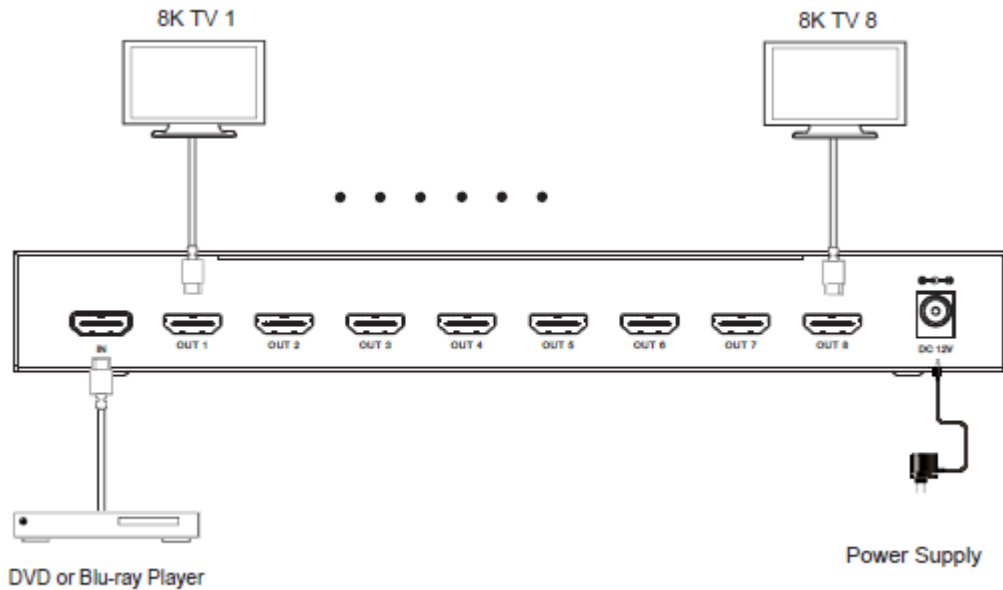

TECHNICAL

HDMI Compliance	HDMI 2.1
HDCP Compliance	HDCP 2.3, HDCP 1.4
Video Bandwidth	48Gbps FRL and 18Gbps TMDS
Video Resolution	Up to 8K@60Hz 4:2:0 12bit, 4K@120Hz 4:4:4 12bit
Color Depth	8/10/12bit
Color Space	RGB, YCbCr 4:4:4 / 4:2:2 / 4:2:0
HDR	HDR, HDR10, HDR10+, Dolby Vision, HLG
Audio Formats	HDMI input/output: LPCM, Dolby Digital/Plus/EX, Dolby True HD, Dolby Atmos, DTS, DTS-EX, DTS-96/24, DTS High Res, DTS-HD Master Audio, DSD
ESD Protection	IEC 61000-4-2: ±8kV (Air-gap discharge) & ±4kV (Contact discharge)

Connection

Input	1 × HDMI IN [Type A, 19-pin female]
Output	8 × HDMI OUT [Type A, 19-pin female]
Control	1 × SERVICE [USB Type C, Update port]

MECHANICAL

Housing	Metal Enclosure
Color	Black
Dimensions	250mm [W] × 104mm [D] × 30mm [H]
Weight	743g
Power Supply	DC 12V/2.5A
Power Consumption	12.2W (Max)
Operation Temperature	0°C ~ 40°C / 32°F ~ 104°F
Storage Temperature	-20°C ~ 60°C / -4°F ~ 140°F
Relative Humidity	20~90% RH (non-condensing)

Recommended HDMI Cable

Video Resolution	8K	4K60	4K30	1080P
HDMI Cable Length (HDMI IN / OUT)	3m/9.8ft (Ultra HDMI 2.1)	5m/16ft	10m/33ft	15m/49ft

The use of "Premium High Speed HDMI" cable is highly recommended.

Classic Application Example

Applications

AV distribution system in Digital signage, Shopping malls, Video-wall, etc.