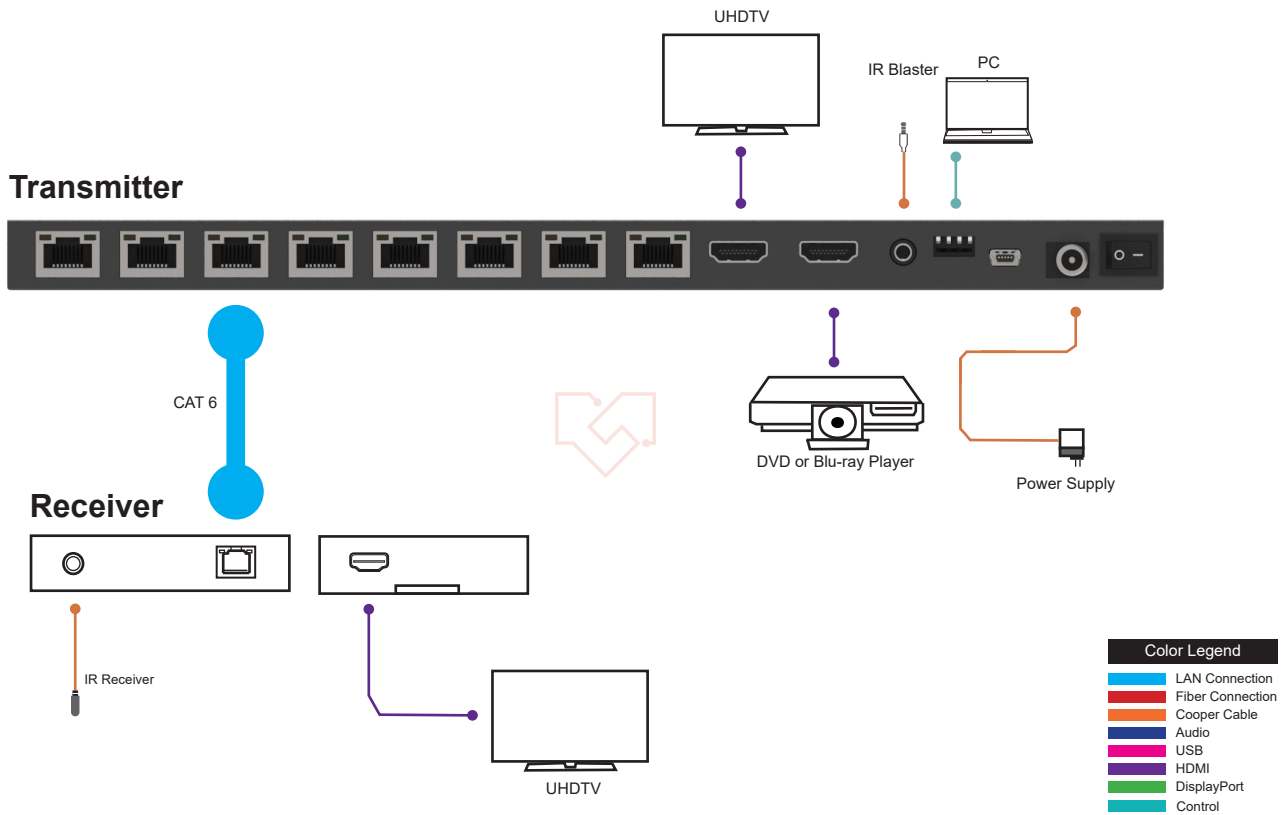

Technical

HDMI Compliance	HDMI 1.4
HDCP Compliance	HDCP 1.4
Video Bandwidth	297MHz/10.2Gbps
Video Resolution	480i ~1080p50/60Hz, 4Kx2K@30Hz (4:4:4)
Color Depth	8-bit,10-bit,12-bit (1080p@60Hz); 8-bit (4K30Hz)
Color Space	RGB, YCbCr_4:4:4/4:2:2. YUV_4:2:0
Audio Formats	LPCM 7.1CH, Dolby True HD, and DTS-HD Master Audio
Transmission Distance	1080P@60--70M, 4K30 --40M
ESD Protection	Human body model—±8kV (Air-gap discharge) & ±4kV (Contact discharge)

MECHANICAL

Housing	Metal Enclosure
Silkscreen Color	Black
Dimensions	Transmitter: 295mm (W) × 82mm (D) × 18mm (H) Receiver: 79.5mm (W) × 69mm (D) × 16.5mm (H)
Weight	Transmitter: 628g; Receiver: 130g
Power Supply	I12V/2.5A DC Power (US/EU standards, CE/FCC/RoHs certified)
Power Consumption	19.2W
Operation Temperature	0°C ~ 40°C / 32°F ~ 104°F
Storage Temperature	-20°C ~ 60°C / -4°F ~ 140°F
Relative Humidity	20~90% RH (Non-Condensation)

CONNECTIONS

Transmitter	Input: 1×HDMI IN [Type A, 19-pin female] Outputs: 1×HDMI OUT [Type A, 19-pin female] 8x CAT OUT [RJ45] Controls: 1x IR OUT [3.5mm Stereo Mini-jack] 1 x EDID DIP switch [4-pin] 1x Update [Micro USB]
Receiver	Inputs: 1x IR IN [3.5mm Stereo Mini-jack] 1x CAT IN [RJ45, 8-pin female] Output: 1x HDMI OUT [Type A, 19-pin female]

APPLICATION EXAMPLE

Applications

Digital Signage, Conference Rooms, Operating Rooms and Audio-Video Rooms