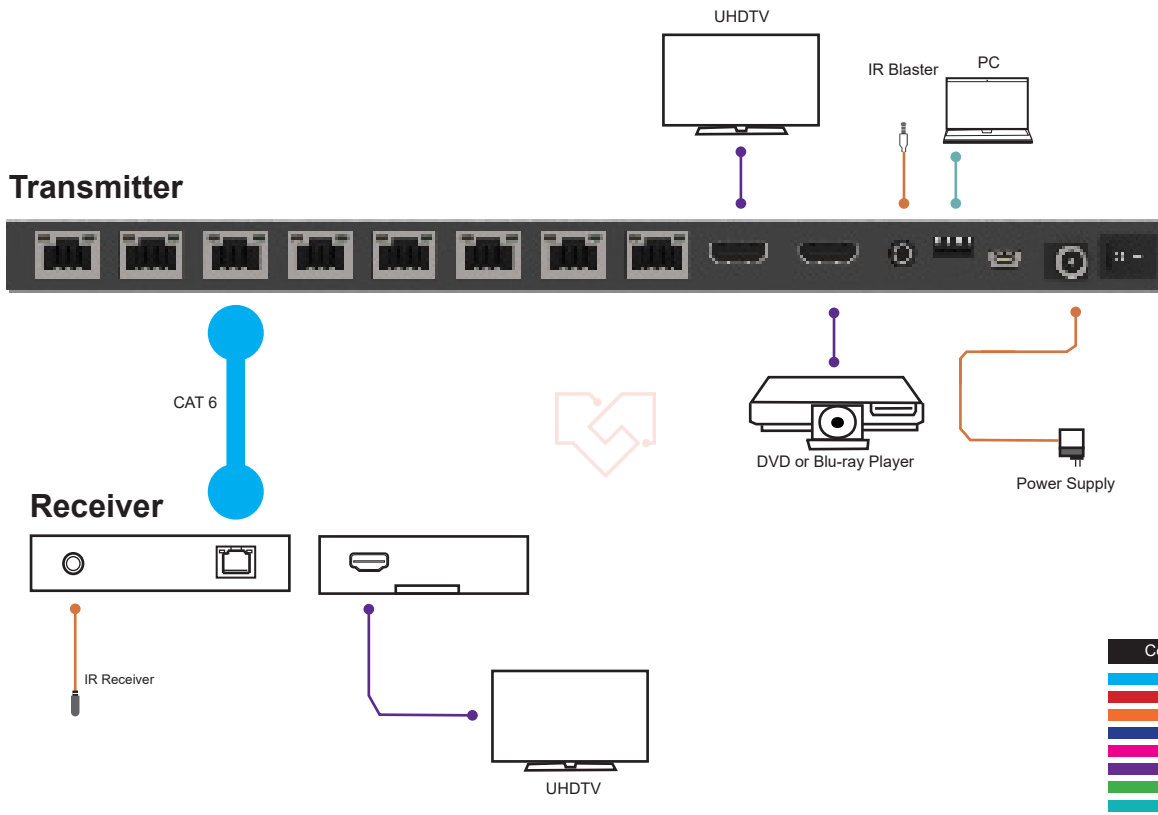

Technical

HDMI Compliance	HDMI 1.4
HDCP Compliance	HDCP 1.4
Video Bandwidth	297MHz/10.2Gbps
Video Resolution	480i ~1080p50/60Hz, 4Kx2K@30Hz (4:4:4)
Color Depth	8-bit,10-bit,12-bit (1080p@60Hz); 8-bit (4K30Hz)
Color Space	RGB, YCbCr_4:4:4/4:2:2. YUV_4:2:0
Audio Formats	LPCM 7.1CH, Dolby True HD, and DTS-HD Master Audio
Transmission Distance	1080P@60--70M, 4K30 --40M
ESD Protection	Human body model—±8kV (Air-gap discharge) & ±4kV (Contact discharge)

MECHANICAL

Housing	Metal Enclosure
Silkscreen Color	Black
Dimensions	Transmitter: 295mm (W) × 82mm (D) × 18mm (H) Receiver: 79.5mm (W) × 69mm (D) × 16.5mm (H)
Weight	Transmitter: 628g; Receiver: 130g
Power Supply	I12V/2.5A DC Power (US/EU standards, CE/FCC/RoHs certified)
Power Consumption	19.2W
Operation Temperature	0°C ~ 40°C / 32°F ~ 104°F
Storage Temperature	-20°C ~ 60°C / -4°F ~ 140°F
Relative Humidity	20~90% RH (Non-Condensation)

CONNECTIONS

Transmitter	Input: 1×HDMI IN [Type A, 19-pin female] Outputs: 1×HDMI OUT [Type A, 19-pin female] 8x CAT OUT [RJ45] Controls: 1× IR OUT [3.5mm Stereo Mini-jack] 1 x EDID DIP switch [4-pin] 1x Update [Micro USB]
Receiver	Inputs: 1x IR IN [3.5mm Stereo Mini-jack] 1x CAT IN [RJ45, 8-pin female] Output: 1x HDMI OUT [Type A, 19-pin female]

APPLICATION EXAMPLE

Applications

Digital Signage, Conference Rooms, Operating Rooms and Audio-Video Rooms