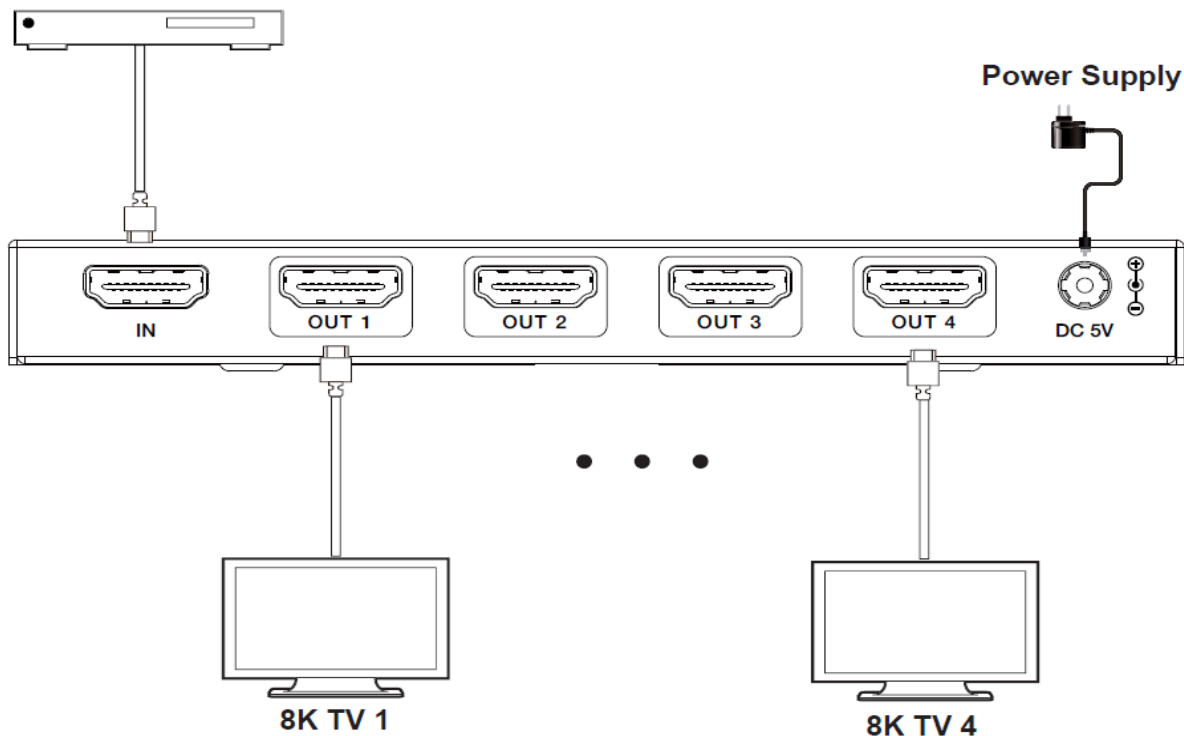

TECHNICAL

HDMI Compliance	HDMI 2.1
HDCP Compliance	HDCP 2.3
Video Bandwidth	48Gbps
Video Resolution	Up to 8K@60Hz 4:2:0 12bit, 4K@120Hz 4:4:4 12bit
Color Depth	8/10/12bit
Color Space	RGB, YCbCr_4:4:4, YCbCr_4:2:2, YCbCr_4:2:0
HDR	HDR, HDR10, HDR10+, Dolby Vision, HLG
Audio Formats	HDMI input/output: LPCM, Dolby Digital/Plus/EX, Dolby True HD, Dolby Atmos, DTS, DTS-EX, DTS-96/24, DTS High Res, DTS-HD Master Audio, DSD
ESD Protection	Human body model — ±8kV (Air-gap discharge) & ±4kV (Contact discharge)

Connection

Input	1 × HDMI IN [Type A, 19-pin female]
Output	4 × HDMI OUT [Type A, 19-pin female]
Control	1 × SERVICE [USB Type C, Update port]

MECHANICAL

Housing	Metal Enclosure
Color	Black
Dimensions	145mm (W) × 68mm (D) × 17mm (H)
Weight	263g
Power Supply	Input: AC 100-240V 50/60Hz, Output: DC 5V/2A (US/EU standards, CE/FCC/UL certified)
Power Consumption	5.5W (Max)
Operation Temperature	0°C ~ 40°C / 32°F ~ 104°F
Storage Temperature	-20°C ~ 60°C / -4°F ~ 140°F
Relative Humidity	20~90% RH (non-condensing)

Recommended HDMI Cable

Video Resolution	8K60	4K60	1080P
HDMI Cable Type	Ultra HDMI 2.1 cable	HDMI 2.0 cable	HDMI cable
HDMI Cable Length (HDMI IN / OUT)	2m/6.6ft ~ 3m/10ft	8m/26ft	15m/49ft

The use of "Premium High Speed HDMI" cable is highly recommended.

Classic Application Example

DVD or Blu-ray Player

Applications

AV distribution system in Digital signage, Shopping malls, Video-wall, etc.