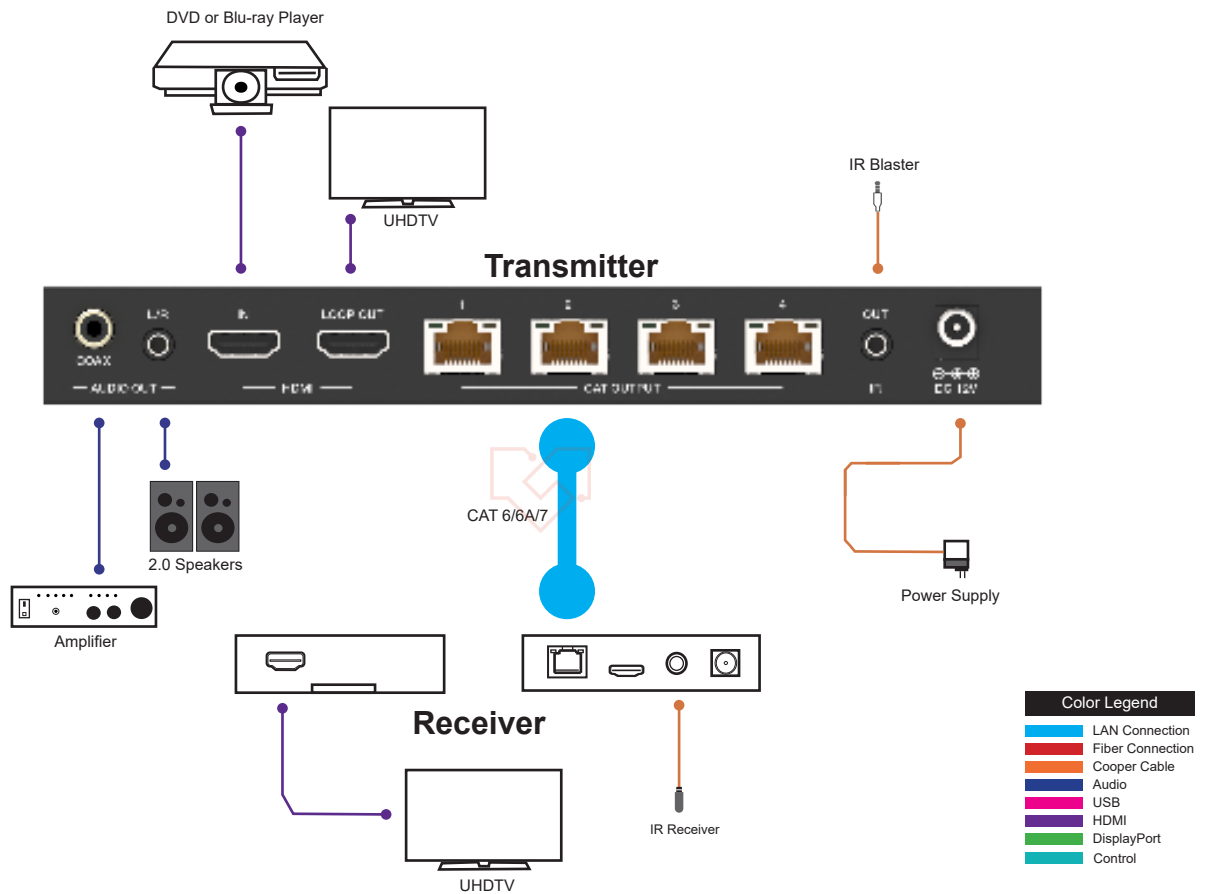

MECHANICAL

Housing	Metal Enclosure
Silkscreen Color	Black
Dimensions	Transmitter: 210mm (W) × 100mm (D) × 25mm (H) Receiver: 88mm (W) × 61mm (D) × 18mm (H)
Weight	Transmitter: 617g Receiver:155g
Power Supply	Input: AC100 - 240V 50/60Hz, Output: DC 12V/2.5A (US/EU standards, CE/FCC/UL certified)
Power Consumption	14W
Operation Temperature	0°C ~ 40°C / 32°F ~ 104°F
Storage Temperature	-20°C ~ 60°C / -4°F ~ 140°F
Relative Humidity	20~90% RH (Non-Condensation)

CONNECTIONS

Input	1×HDMI Type A (19-pin female)
Output	1×HDMI Type A (19-pin female) 4x CAT OUT [RJ45, 8-pin female] 1x Coaxial Audio OUT [RCA] 1x L/R Audio OUT [3.5mm Stereo Mini jack]
Control	1×SERVICE (Micro USB, Update port) 1x EDID DIAL switch [5-pin] 1x IR OUT [3.5mm Stereo Mini jack]

APPLICATION EXAMPLE

Applications

Digital Signage, Conference Rooms, Operating Rooms and Audio-Video Rooms