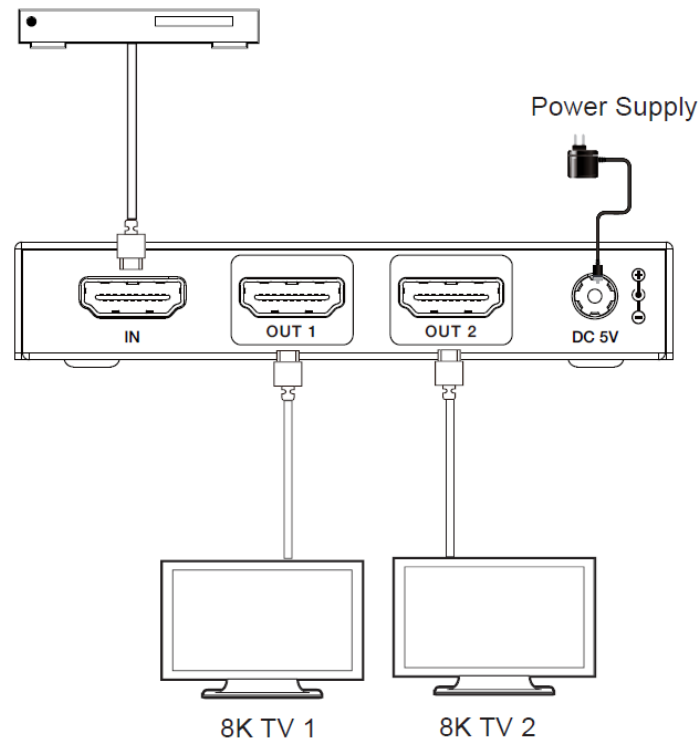

TECHNICAL

HDMI Compliance	HDMI 2.1
HDCP Compliance	HDCP 2.3
Video Bandwidth	48Gbps
Video Resolution	Up to 8K@60Hz 4:2:0 12bit, 4K@120Hz 4:4:4 12bit
Color Depth	8/10/12bit
Color Space	RGB, YCbCr_4:4:4, YCbCr_4:2:2, YCbCr_4:2:0
HDR	HDR, HDR10, HDR10+, Dolby Vision, HLG
Audio Formats	HDMI input/output: LPCM, Dolby Digital/Plus/EX, Dolby True HD, Dolby Atmos, DTS, DTS-EX, DTS-96/24, DTS High Res, DTS-HD Master Audio, DSD
ESD Protection	Human body model — ±8kV (Air-gap discharge) & ±4kV (Contact discharge)

Connection

Input	1 × HDMI IN [Type A, 19-pin female]
Output	2 × HDMI OUT [Type A, 19-pin female]
Control	1 × SERVICE [USB Type C, Update port]

MECHANICAL

Housing	Metal Enclosure
Color	Black
Dimensions	95mm (W) × 68mm (D) × 18mm (H)
Weight	177g
Power Supply	Input: AC 100-240V 50/60Hz, Output: DC 5V/2A (US/EU standards, CE/FCC/UL certified)
Power Consumption	4.3W (Max)
Operation Temperature	0°C ~ 40°C / 32°F ~ 104°F
Storage Temperature	-20°C ~ 60°C / -4°F ~ 140°F
Relative Humidity	20~90% RH (non-condensing)

Recommended HDMI Cable

Video Resolution	8K60	4K60	1080P
HDMI Cable Type	Ultra HDMI 2.1 cable	HDMI 2.0 cable	HDMI cable
HDMI Cable Length (HDMI IN / OUT)	2m/6.6ft ~ 3m/10ft	8m/26ft	15m/49ft

The use of "Premium High Speed HDMI" cable is highly recommended.

Classic Application Example

DVD or Blu-ray Player

Applications

AV distribution system in Digital signage, Shopping malls, Video-wall, etc.