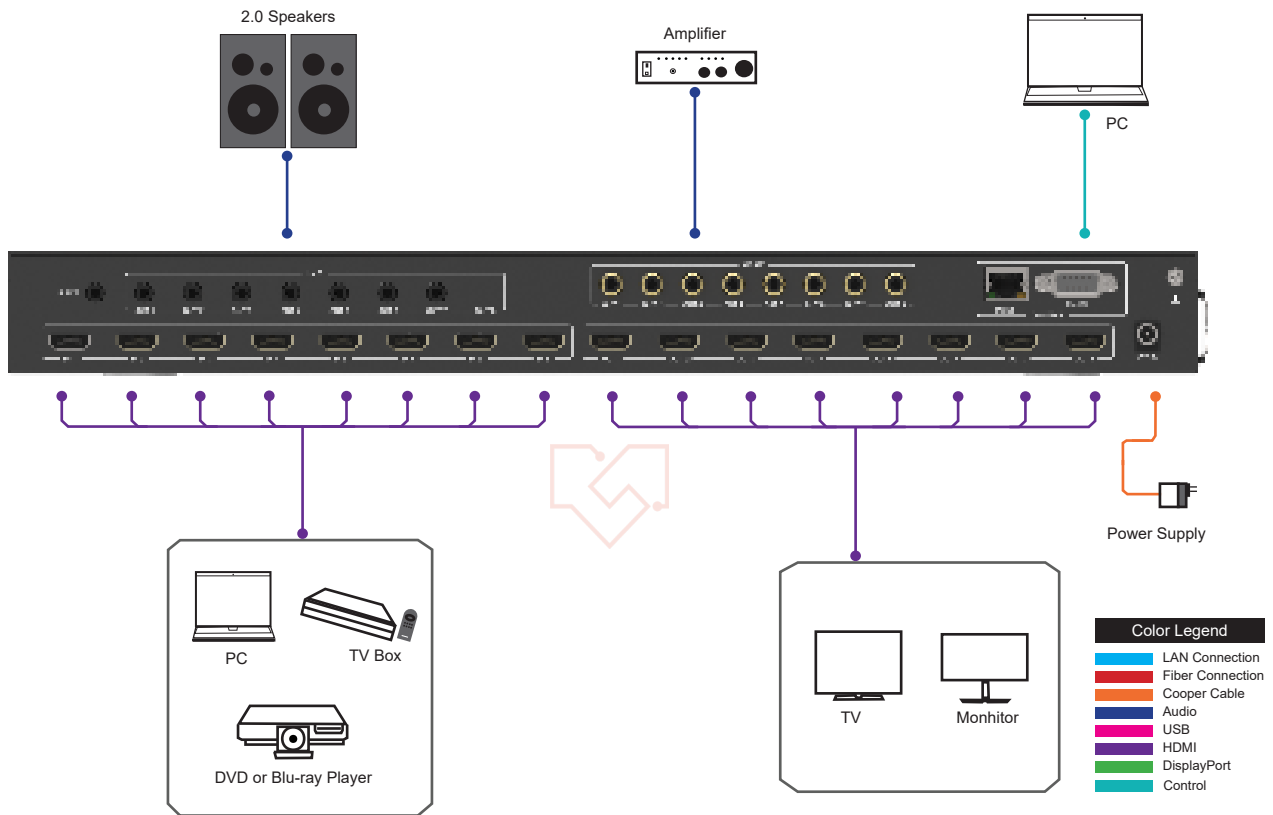

SPECIFICATIONS

HDMI Compliance	HDMI 2.0b
HDCP Compliance	HDCP 2.2 and HDCP 1.4
Video Bandwidth	18Gbps
Video Resolution	Up to 4K2K@50/60Hz (4:4:4)
Color Space	RGB, YCbCr 4:4:4/2:2/4:2:0
Color Depth	8-bit, 10-bit, 12-bit
HDMI Audio Formats (Pass-through)	LPCM 2/5.1/7.1, Dolby Digital, DTS 5.1, Dolby Digital+, Dolby TrueHD, DTS-HD Master Audio, Dolby Atmos, DTS:X
Coax Audio Formats	LPCM 2.0, Dolby Digital / Plus, DTS 5.1
L/R Audio Formats	PCM2.0
HDR formats	HDR10, HDR10+, Dolby Vision, HLG
ESD Protection	Human-body Model: ±8kV (Air-gap discharge), ±4kV (Contact discharge)

Resolution / Cable Length	4K60 - Feet / Meters	4K30 - Feet / Meters	1080P60 - Feet / Meters
HDMI IN / OUT	16ft / 5M	32ft / 10M	50ft / 15M

The use of "Premium High Speed HDMI" cable is highly recommended.

CONNECTIONS

Input Ports	8×HDMI Type A [19-pin female] 1×IR EXT [3.5mm Stereo Mini-jack]
Output Ports	8×HDMI Type A [19-pin female] 8×Coax Audio (RCA) 8×L/R Audio [3.5mm Stereo Mini-jack]
Control Ports	1×TCP/IP [RJ45] 1×RS-232 [D-Sub 9]

MECHANICAL

Housing	Metal Enclosure
Color	Black
Dimensions	440mm (W)×200mm (D)×44.5mm (H)
Weight	2.8kg
Power Supply	Input: AC 100 - 240V 50/60Hz Output: DC 12V/5A (US/EU standard, CE/FCC/UL certified)
Power Consumption	43W
Operating Temperature	-10°C ~ 45°C / 14°F ~ 113°F
Storage Temperature	-20°C ~ 60°C / -4°F ~ 140°F
Relative Humidity	20~90% RH (Non-Condensation)

APPLICATION EXAMPLE

Applications

Digital Signage, Conference Rooms, Operating Rooms and Audio-Video Rooms