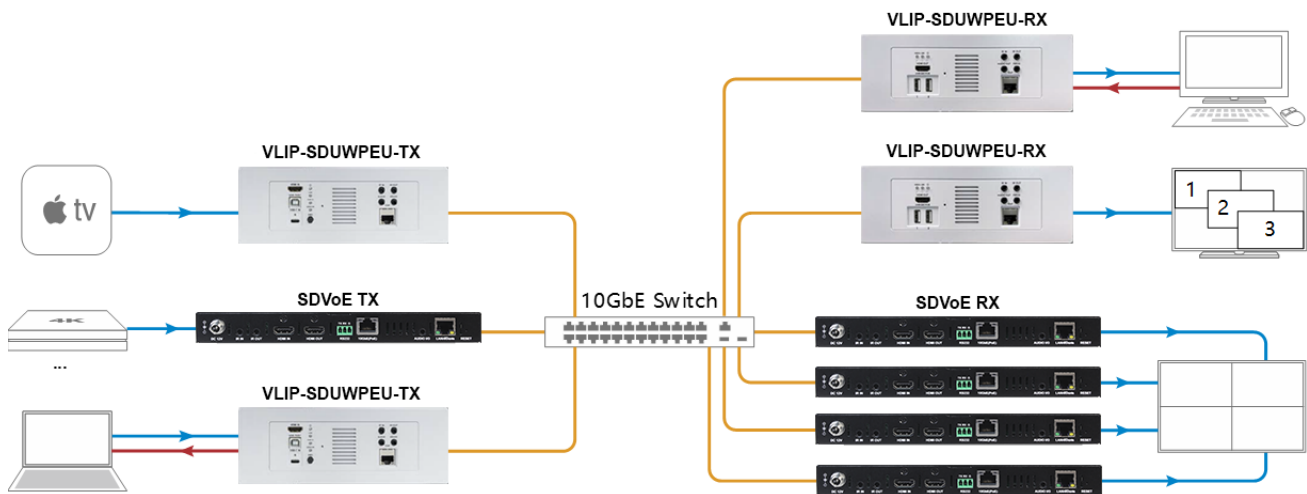

MECHANICAL	
Operating Temperature	0 to +40°C (32 to +104 °F), 10% to 90%, non-condensing
Storage Temperature	-20 to +70°C (-4 to +158 °F), 10% to 90%, non-condensing
Humidity	10% to 90%, non-condensing
Product Weight	To be measured
Power Supply	24V DC | PoE+
Transport Distance	100m
Product Dimension	3-Gang (US, EU) | Depth 38.9mm
ESD Protection	Human-body Model: ±8kV(Air-gap discharge)/±4kV(Contact discharge)

Classic Application Example

Applications

Medical equipment, AV broadcasting: such as conference rooms, retails, and Digital signage with interaction: such as shopping malls, hotels