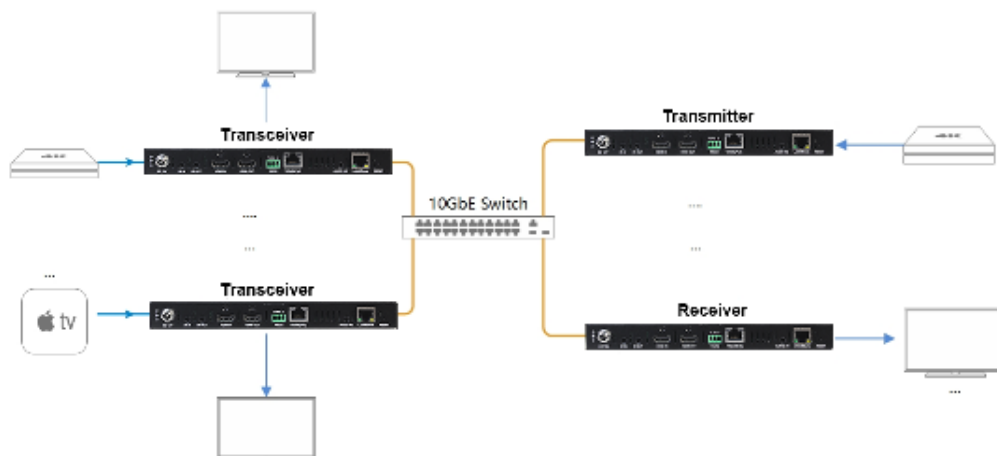

MECHANICAL

Operating Temperature	0 to + 40°C (32 to + 104 °F), 10% to 90%, non-condensing
Storage Temperature	-20 to +70°C (-4 to + 158 °F), 10% to 90%, non-condensing
Humidity	10% to 90%, non-condensing
Product Weight	To be measured
Power Supply	12V DC converter (with lock) with US pin
Transport Distance	300m
Product Dimension	140mm x 215mm x 25mm (L x W x H)
ESD Protection	Human-body Model: ±8kV(Air-gap discharge)/±4kV(Contact discharge)

Classic Application Example

Applications

Medical equipment, AV broadcasting: such as conference rooms, retails, and Digital signage with interaction: such as shopping malls, hotels