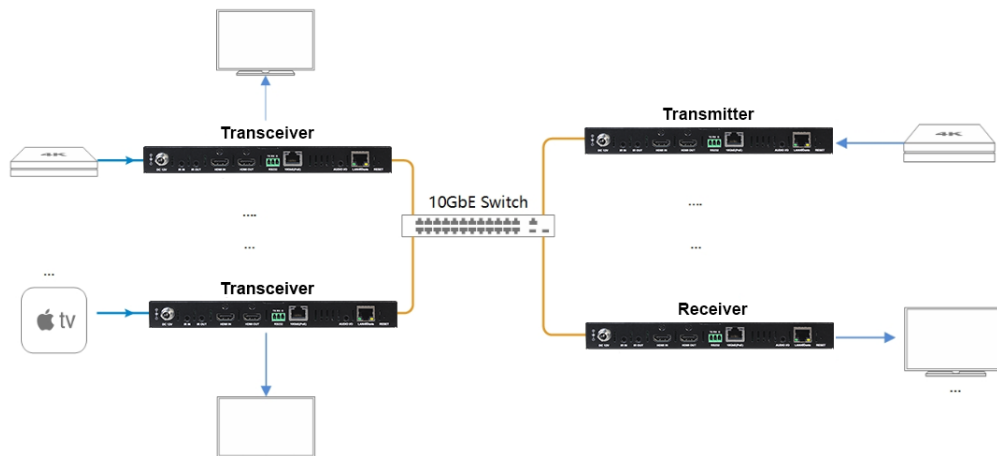

MECHANICAL

Operating Temperature	0 to +40°C (32 to +104 °F), 10% to 90%, non-condensing
Storage Temperature	-20 to +70°C (-4 to +158 °F), 10% to 90%, non-condensing
Humidity	10% to 90%, non-condensing
Product Weight	To be measured
Power Supply	12V DC converter (with lock) with US pin
Power Consumption	4.5W
Transport Distance	300m with OM-3 multi-mode optical fiber
Product Dimension	140mm x 215mm x 25mm (L x W x H)
ESD Protection	Human-body Model: ±8kV(Air-gap discharge)/±4kV(Contact discharge)

Classic Application Example

Applications

Medical equipment, AV broadcasting: such as conference rooms, retails, and Digital signage with interaction: such as shopping malls, hotels