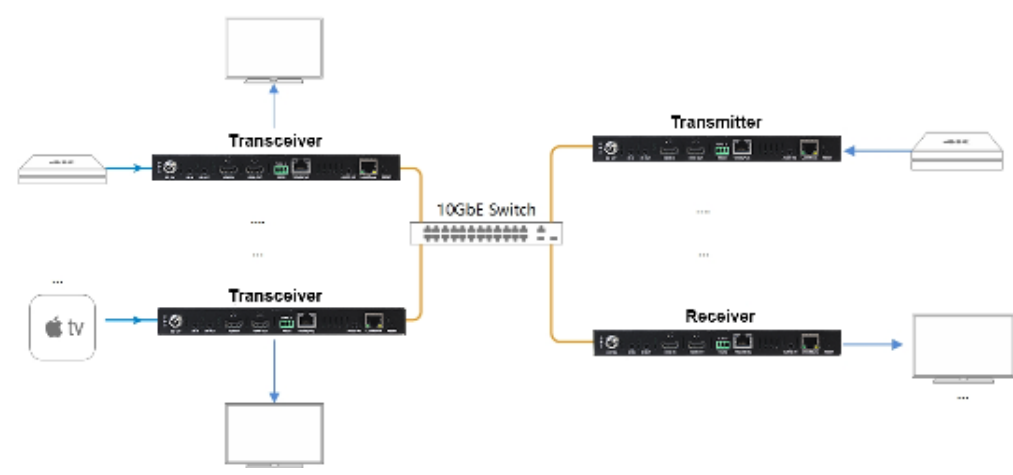

MECHANICAL	
Operating Temperature	0 to +40°C (32 to +104 °F), 10% to 90%, non-condensing
Storage Temperature	-20 to +70°C (-4 to +158 °F), 10% to 90%, non-condensing
Humidity	10% to 90%, non-condensing
Product Weight	To be measured
Power Supply	12V DC converter (with lock) with US pin
Transport Distance	300m
Product Dimension	140mm x 215mm x 25mm (L x W x H)
ESD Protection	Human-body Model: ±8kV(Air-gap discharge)/±4kV(Contact discharge)

Classic Application Example

Applications Medical equipment, AV broadcasting: such as conference rooms, retails, and Digital signage with interaction: such as shopping malls, hotels