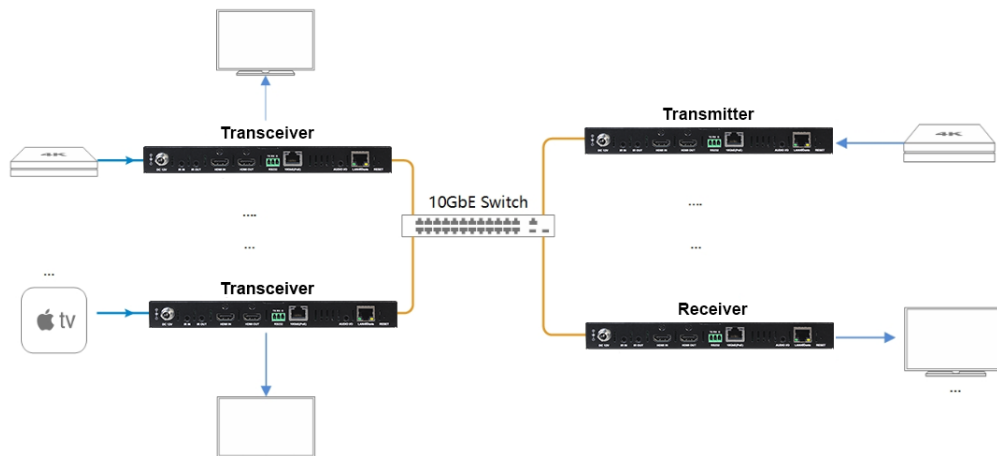

MECHANICAL

Operating Temperature	0 to +40°C (32 to +104 °F), 10% to 90%, non-condensing
Storage Temperature	-20 to +70°C (-4 to +158 °F), 10% to 90%, non-condensing
Humidity	10% to 90%, non-condensing
Product Weight	To be measured
Power Supply	12V DC converter (with lock) with US pin
Transport Distance	300m with OM-3 multi-mode optical fiber
Product Dimension	140mm x 215mm x 25mm (L x W x H)
ESD Protection	Human-body Model: ±8kV(Air-gap discharge)/±4kV(Contact discharge)

Classic Application Example

Applications

Medical equipment, AV broadcasting: such as conference rooms, retails, and Digital signage with interaction: such as shopping malls, hotels