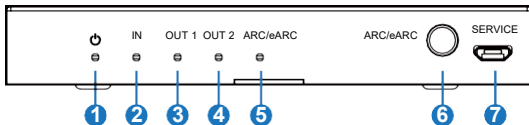

5. Operation Controls and Functions

Front Panel

Rear Panel

No.	Name	Function Description
1	POWER LED	When the device is powered on, the red LED will light on.
2	HDMI IN LED	When the HDMI IN port connects with a signal source, the green LED will light on.
3	HDMI OUT1 LED	When the HDMI OUT1 port connects with a display, the green LED will light on.
4	HDMI OUT2 LED	When the HDMI OUT2 port connects with a display, the green LED will light on.
5	ARC/eARC LED	When the ARC/eARC function is turned on, the green LED will light on.
6	ARC/eARC button	Press this button, and the ARC/eARC function will be enabled; Press it once again; the function will be disabled.
7	SERVICE port	Firmware update port.
8	HDMI IN	The HDMI signal input port connects to an HDMI source device, such as a DVD or PS5, with the HDMI cable.
9	SOUND BAR	The ARC/eARC-capable audio signal output port connects to a Soundbar with the HDMI cable.
10	HDMI OUT1	ARC/eARC-capable HDMI signal output port, connect to a TV with ARC/eARC function.
11	HDMI OUT2	Dedicated audio signal output port, connect to an Amplifier or TV. Connecting to a TV set will output audio only with a black screen.
12	DC 5V	DC 5V Power input port.