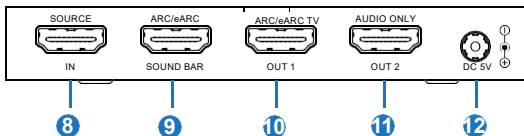

5. Operation Controls and Functions

Front Panel

Rear Panel

No.	Name	Function Description
1	POWER LED	When the device is powered on, the red LED will light on.
2	HDMI IN LED	When the HDMI IN port connects with a signal source, the green LED will light on.
3	HDMI OUT1 LED	When the HDMI OUT1 port connects with a display, the green LED will light on.
4	HDMI OUT2 LED	When the HDMI OUT2 port connects with a display, the green LED will light on.
5	ARC/eARC LED	When the ARC/eARC function is turned on, the green LED will light on.
6	ARC/eARC button	Press this button, and the ARC/eARC function will be enabled; Press it once again; the function will be disabled.
7	SERVICE port	Firmware update port.
8	HDMI IN	The HDMI signal input port connects to an HDMI source device, such as a DVD or PS5, with the HDMI cable.
9	SOUND BAR	The ARC/eARC-capable audio signal output port connects to a Soundbar with the HDMI cable.
10	HDMI OUT1	ARC/eARC-capable HDMI signal output port, connect to a TV with ARC/eARC function.
11	HDMI OUT2	Dedicated audio signal output port, connect to an Amplifier or TV. Connecting to a TV set will output audio only with a black screen.
12	DC 5V	DC 5V Power input port.