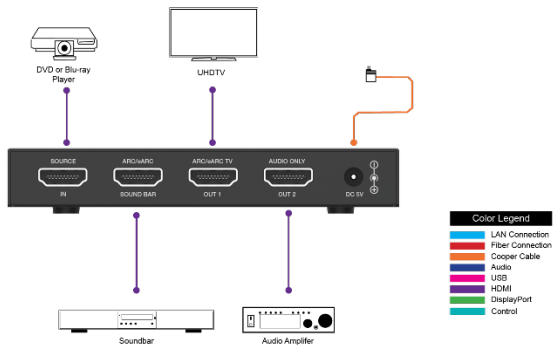

6. Application Example

HDMI™
HIGH DEFINITION MULTIMEDIA INTERFACE

HDMI and HDMI High-Definition Multimedia interface and the HDMI Logo are trademarks or registered trademarks of HDMI Licensing LLC in the United States and other countries.