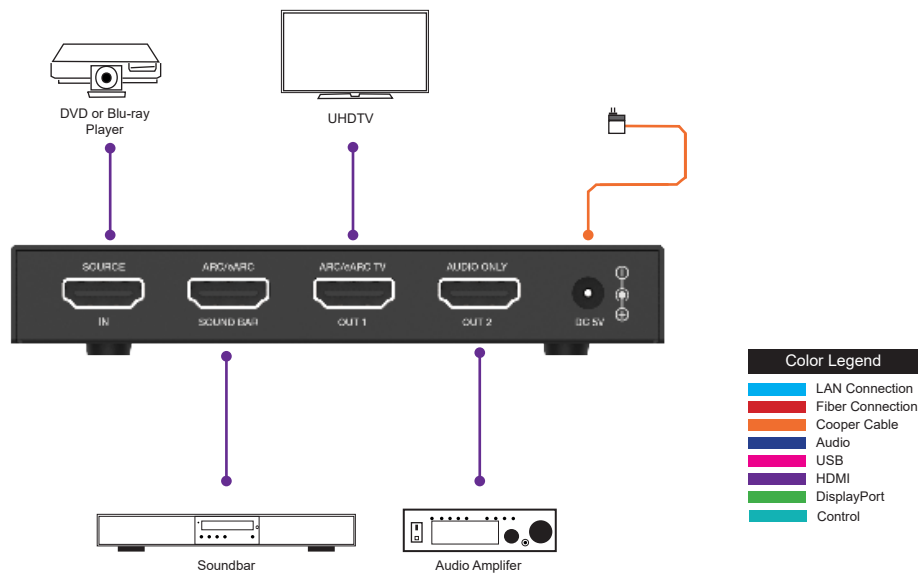

SPECIFICATIONS

HDMI Compliance	HDMI 2.0b
HDCP Compliance	HDCP 2.3
Video Bandwidth	18Gbps
Video Resolution	Up to 4K2K@60Hz with 24-bit RGB/YCbCr 4:4:4
Color Depth	8-bit,10-bit,12-bit
Color Space	RGB, YCbCr_4:4:4, YCbCr_4:2:2, YCbCr_4:2:0
HDMI Audio Formats	LPCM, Dolby Digital/Plus/EX, Dolby True HD, DTS, DTS-EX, DTS-96/24, DTS High Res, DTS-HD Master Audio, DSD

CONNECTIONS

Input	1×HDMI IN [Type A, 19-pin female]
Output	1×HDMI SOUND BAR [Type A, 19-pin female] 2×HDMI OUT [Type A, 19-pin female]
Control	1×SERVICE [Micro USB, Update port]

MECHANICAL

Housing	Metal Enclosure
Color	Black
Dimensions	120mm (W) × 70mm (D) × 16mm (H)
Weight	210g
Power Supply	DC 5V/1A
Power Consumption	2.28W (Max)
Operating Temperature	0°C ~ 40°C / 32°F ~ 104°F
Storage Temperature	-20°C ~ 60°C / -4°F ~ 140°F
Relative Humidity	20 - 90% RH (Non-Condensation)

Classic Application Example

Applications

Digital Signage, Conference Rooms, Operating Rooms and Audio-Video Rooms