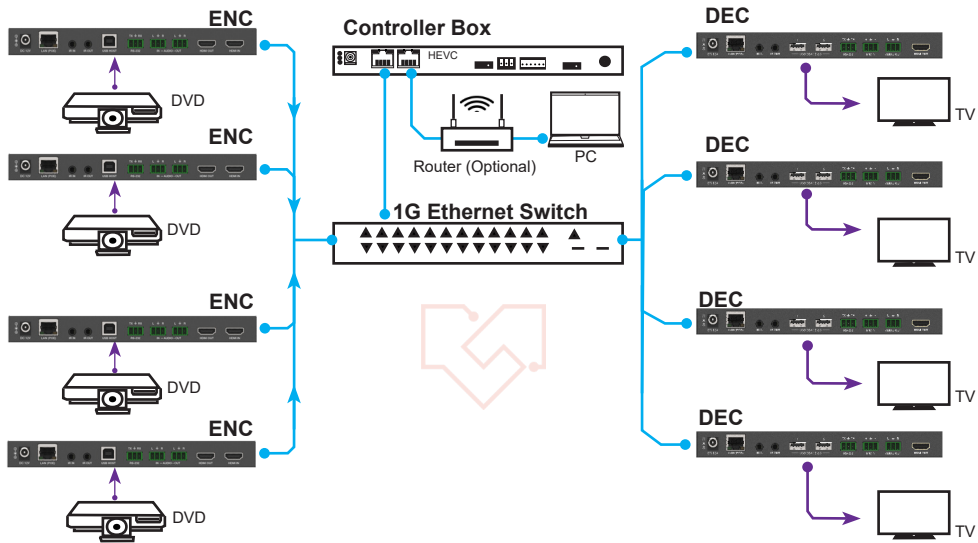

### 4K60 Videowall KVM Decoder

#### Featured Highlights

- 4K60 (4:4:4) over IP JPEG2000, HDR10/Dolby Vision/HLG
- HDMI 2.0b, HDCP 2.2 compliant
- Up to Dolby TrueHD, Dolby Atmos and DTS-HD, DTS:X
- Supports USB KVM, two-way IR and RS-232
- Unicast, multicast, matrix, video wall up to 9x9
- Encoder built-in sub-stream for video preview on portable devices
- Supports button, IR, RS-232, TCP/IP, web GUI control
- Standard POE supported (802.3af PD device)
- 1G network switch with IGMP snooping and 8K jumbo supported
- Flexible audio routes control
- Optional built-in Dante® Ultimo module
- ARC and EARC versions, SPDIF audio return transmission
- Digital I/O and relay controls (JP4K6K only)
- Security management
- Matching decoder VLIP-JP4K6K-EC
- Works with IP controller box VLIP-JP1G-CTRL

## Classic Application Example